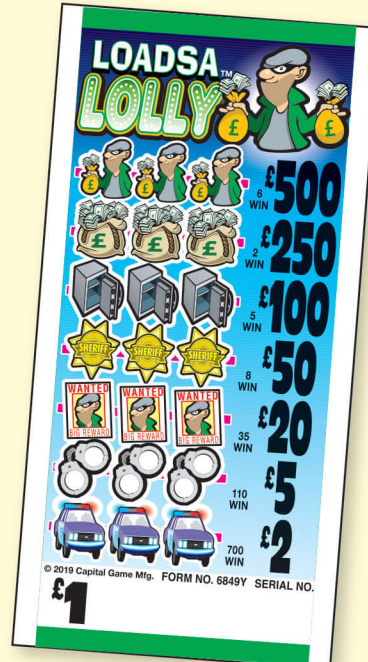

10,080 cards @ £1 = £10,080

PROFIT = £3,030

6	Win @	£500	.....	£3,000
2	Win @	£250	.....	£500
5	Win @	£100	.....	£500
8	Win @	£50	.....	£400
35	Win @	£20	.....	£700
110	Win @	£5	.....	£550
700	Win @	£2	.....	£1,400

PAYS OUT £7,050

Cowells Arrow
Popp-Opens® Lottery
0800 246060

sales@cowellsarrow.co.uk
www.cowellsarrow.co.uk