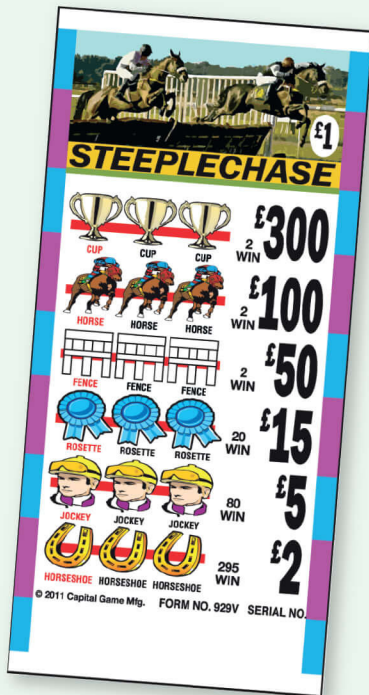

PROFIT = £600

- 2 Win @ £150 £300
- 2 Win @ £75 £150
- 4 Win @ £25 £100
- 10 Win @ £10 £100
- 20 Win @ £5 £100
- 300 Win @ 50p £150

PAYS OUT £900

£1 STANDARD SET SIZE!

2,840 cards @ £1 = £2,840

PROFIT = £650