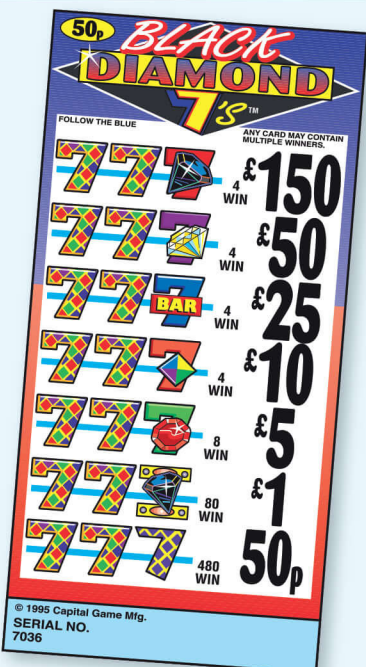

3,599 cards @ 50p = £1,799.50

PROFIT = £499.50

- 4 Win @ £150 ..... £600
- 4 Win @ £50 ..... £200
- 4 Win @ £25 ..... £100
- 4 Win @ £10 ..... £40
- 8 Win @ £5 ..... £40
- 80 Win @ £1 ..... £80
- 480 Win @ 50p £240

PAYS OUT £1,300