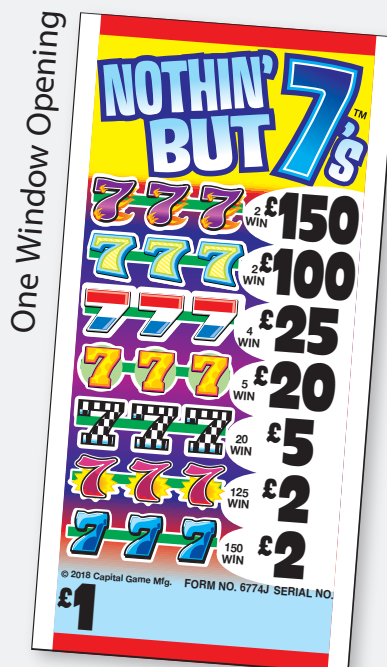

2,800 cards @ £1 = £2,800

PROFIT = £1,450

- 2 Win @ £150 ..... £300
- 2 Win @ £100 ..... £200
- 4 Win @ £25 ..... £100
- 5 Win @ £20 ..... £100
- 20 Win @ £5 ..... £100
- 125 Win @ £2 ..... £250
- 150 Win @ £2 ..... £300

PAYS OUT £1,350