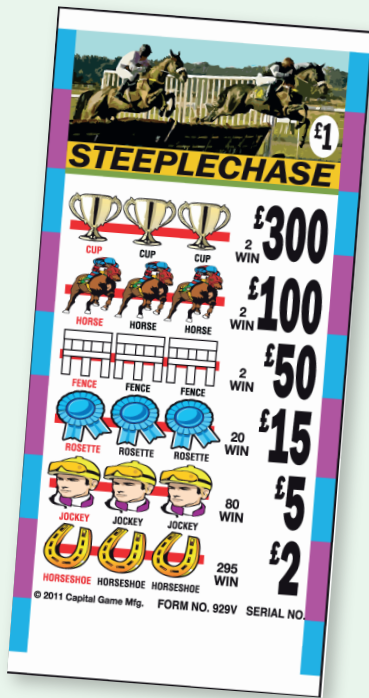

Popp-Opens® Brochure

25p STANDARD SET SIZE!

2,820 cards @ 25p = £705

PROFIT = £270

2	Win @	£100	£200
2	Win @	£25	£50
2	Win @	£10	£20
4	Win @	£5	£20
10	Win @	£2	£20
25	Win @	£1	£25
200	Win @	50p	£100

PAYS OUT £435

sales@cowellsarrow.co.uk
www.cowellsarrow.co.uk

50p STANDARD SET SIZE!

2,840 cards @ 50p = £1,420

PROFIT = £380

- 2 Win @ £200 £400
- 2 Win @ £100 £200
- 2 Win @ £50 £100
- 4 Win @ £25 £100
- 15 Win @ £5 £75
- 165 Win @ £1 £165

PAYS OUT £1,300

3,000 cards @ 50p = £1,500

PROFIT = £530

- 2 Win @ £200 £400
- 1 Win @ £100 £100
- 12 Win @ £10 £120
- 24 Win @ £5 £120
- 40 Win @ £2 £80
- 300 Win @ 50p £150

PAYS OUT £970

3,000 cards @ 50p = £1,500

PROFIT = £600

- 2 Win @ £150 £300
- 2 Win @ £75 £150
- 4 Win @ £25 £100
- 10 Win @ £10 £100
- 20 Win @ £5 £100
- 300 Win @ 50p £150

PAYS OUT £900

£1 STANDARD SET SIZE!

2,840 cards @ £1 = £2,840

PROFIT = £650