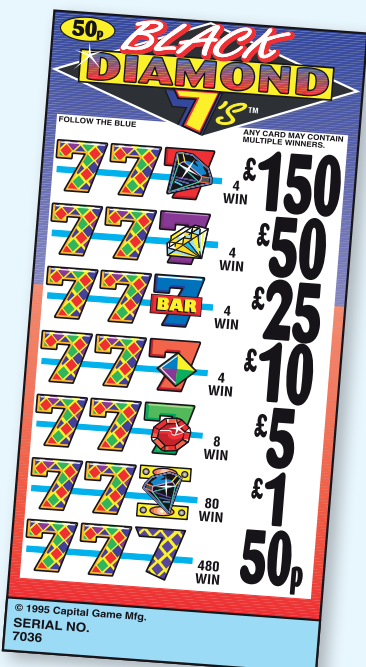

3,599 cards @ 50p = £1,799.50

PROFIT = £499.50

- 4 Win @ £150 ..... £600
- 4 Win @ £50 ..... £200
- 4 Win @ £25 ..... £100
- 4 Win @ £10 ..... £40
- 8 Win @ £5 ..... £40
- 80 Win @ £1 ..... £80
- 480 Win @ 50p £240

PAYS OUT £1,300