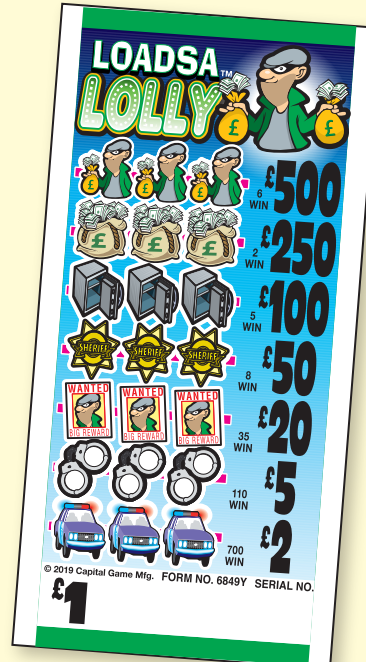

10,080 cards @ £1 = £10,080

PROFIT = £3,030

6	Win @	£500	.....	£3,000
2	Win @	£250	.....	£500
5	Win @	£100	.....	£500
8	Win @	£50	.....	£400
35	Win @	£20	.....	£700
110	Win @	£5	.....	£550
700	Win @	£2	.....	£1,400

PAYS OUT £7,050

Cowells Arrow
Popp-Opens® Lottery
0800 246060

✉ sales@cowellsarrow.co.uk
🌐 www.cowellsarrow.co.uk